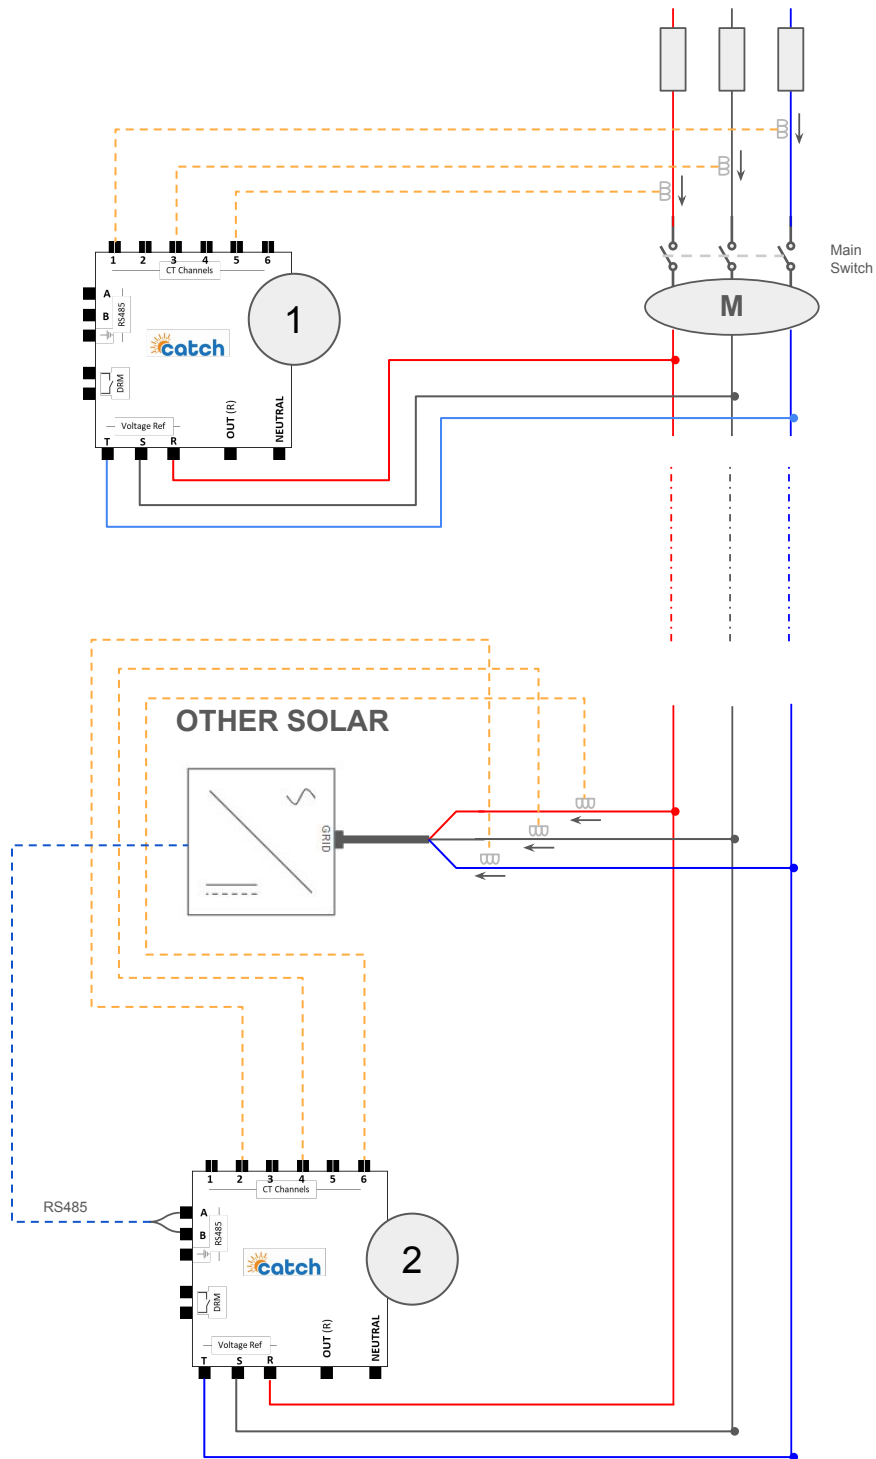

SLD-008 : 3 Phase - CLOUD TETHERED - SOLAR ONLY

(1) 6CH

Acting as the Energy meter for an Inverter? **NO**

Are you planning to connect to an inverter via SUNSPEC with this device? **NO**

Do you want CATCH to be the master controller on this site? **NO**

Are you planning to put CT's from this device on the MAINS? **Yes - One on each Phase**

Are you controlling a domestic Hot water with a Contactor? **NO**

(2) 6CH - OTHER INVERTER

Acting as the Energy meter for an Inverter? **YES**

Are you planning to connect to an inverter via SUNSPEC with this device? **NO**

Do you want CATCH to be the master controller on this site? **YES**

Are you planning to put CT's from this device on the MAINS? **NO**